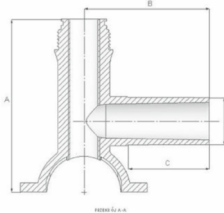

Trójnik siodłowy
Electrofusion tapping tee •
Тройник седлообразный с расверловкой

Nr kat.	D x d	A	B	C	D	Waga (kg)	Pakowanie
ETS4032	40 x 32 mm	160,0	100,0	46,0	32,0	0,60	40
ETS5032	50 x 32 mm	165,0	100,0	46,0	32,0	0,60	40
ETS6325	63 x 25 mm	187,5	124,0	75,4	-	0,57	20
ETS6332	63 x 32 mm	147,0	107,0	66,4	32,0	0,58	20
ETS6340	63 x 40 mm	147,0	107,0	66,4	40,0	0,65	15
ETS6363	63 x 63 mm	134,0	160,0	100,0	-	1,46	-
ETS7532	75 x 32 mm	177,0	100,0	46,0	32,0	0,66	15
ETS7563	75 x 63 mm	177,0	135,0	67,0	63,0	-	20
ETS9032	90 x 32 mm	185,0	100,0	46,0	32,0	0,84	15
ETS9063	90 x 63 mm	185,0	135,0	67,0	63,0	-	20
ETS11025	110 x 25 mm	205,0	124,0	75,0	25,0	0,76	10
ETS11032	110 x 32 mm	171,0	107,0	65,6	32,0	0,80	10
ETS11040	110 x 40 mm	171,0	107,0	66,8	40,0	0,81	10
ETS11063	110 x 63 mm	195,0	135,0	67,0	63,0	-	15
ETS12532	125 x 32 mm	202,0	100,0	46,0	32,0	0,96	10
ETS12563	125 x 63 mm	202,0	135,0	67,0	63,0	-	15
ETS14032	140 x 32 mm	210,0	100,0	46,0	32,0	-	10
ETS14063	140 x 63 mm	210,0	135,0	67,0	63,0	-	15
ETS16032	160 x 32 mm	232,0	100,0	46,0	32,0	1,10	6
ETS16063	160 x 63 mm	232,0	135,0	67,0	63,0	-	10
ETS18032	180 x 32 mm	242,0	100,0	46,0	32,0	-	6
ETS18063	180 x 63 mm	242,0	135,0	67,0	63,0	-	10
ETS20032	200 x 32 mm	252,0	100,0	46,0	32,0	-	6
ETS20063	200 x 63 mm	252,0	135,0	67,0	63,0	-	10
ETS22532	225 x 32 mm	265,0	100,0	46,0	32,0	-	4
ETS22563	225 x 63 mm	265,0	135,0	67,0	63,0	-	6